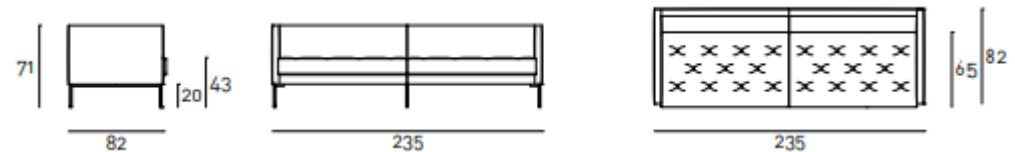

Brand: **Living Divani, Made in Italy**

Item type: Sofa

Item Code: ELXD235 + 3 (LIPC050/16)

Designer: Piero Lissoni

Upholstery: Cat Media Mikado 16

Dimension: 235 x 102 x 71 cm

Click the link for more options and finishes: